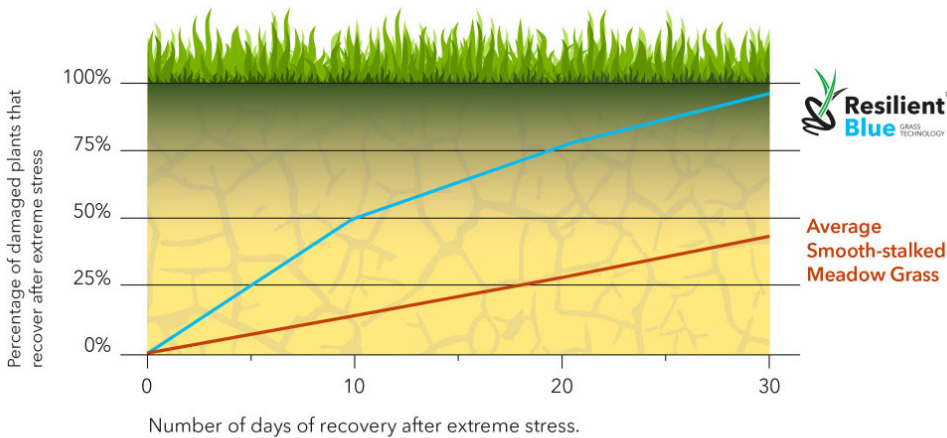

Resilience during heat & drought

Source: Landlab Institute Italy, 2017

Source: Landlab Institute Italy, 2017.

Fastest recovery from heat and drought

If your turf is under severe drought and heat stress, it is nice to know that you can rely on Resilient Blue® to fight through and recover a good condition again. Resilient Blue® has well above average stress tolerance and it recovers significantly faster from extremes.

Recovery during irrigation after a period of extreme stress

Source: Landlab Institute Italy, September-October 2017.

Extraordinary wear tolerance

Resilient Blue® uses our strong as iron RPR® technology. RPR® - regenerating perennial ryegrass, unlike normal perennial ryegrass, forms stolons that ensure recovery from any damage at lightning speed. Common, bunch-type, perennial ryegrass does not have this property. The stolon formation capability makes RPR® very strong in regeneration. And RPR® germinates and establishes itself very quickly. RPR® grass technology and Resilient Blue® grass technology go hand in hand, each reinforcing the other. A very strong and resilient combination!