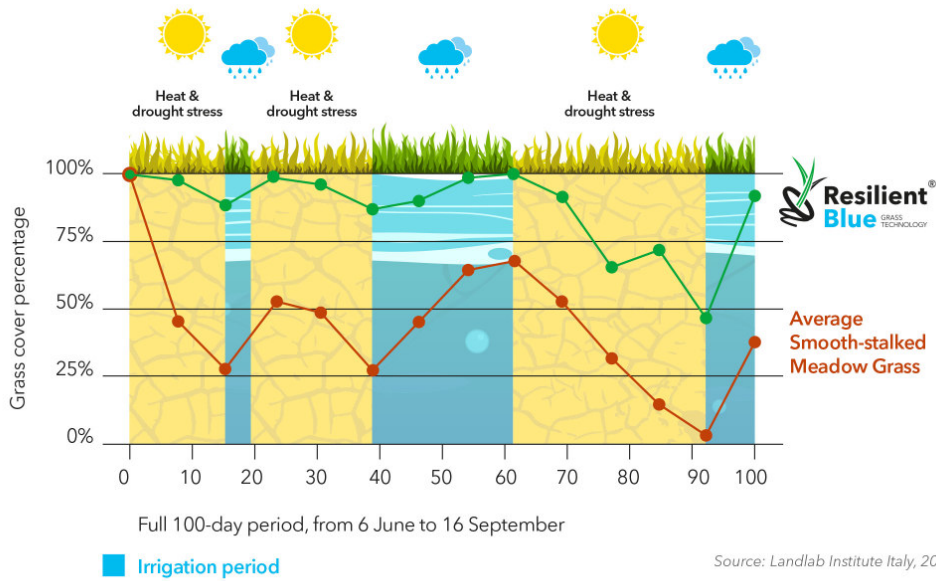

Tolerance during stress periods

Prolonged drought and heat, high disease pressure and long-term low nutritional levels, are all factors that can be fatal for your turf and cause you headaches! Unlike normal smooth-stalked meadow grasses, Resilient Blue® keeps a 'cool head' under these conditions and it tolerates a wide range of stress factors. By recovering at the right time, Resilient Blue® can fight back and achieve optimal grass coverage. This makes Resilient Blue® unique!

- ✓ New seeding
- ✓ Overseeding

Characteristics

Fast establishment

Self repairing

High wear tolerance

High drought tolerance

Germination low temperatures 6°C

Requires less irrigation

Resilience during heat & drought

Source: Landlab Institute Italy, 2017

Source: Landlab Institute Italy, 2017.

Fastest recovery from heat and drought

If your turf is under severe drought and heat stress, it is nice to know that you can rely on Resilient Blue® to fight through and recover a good condition again. Resilient Blue® has well above average stress tolerance and it recovers significantly faster from extremes.